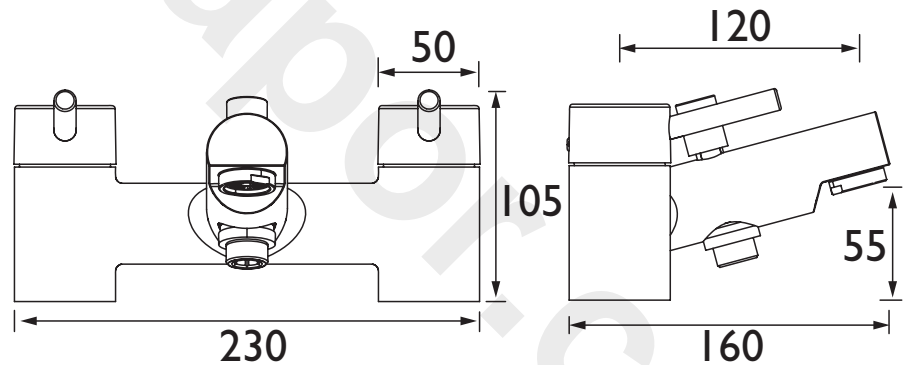

PM BSM E6 C

PRISM Tap Range Prism Pillar Bath Shower Mixer Eco6 Chrome

Features:

- Chrome plated to BS EN 248
- Includes single function rub clean handset, 1.75m hose & wall bracket
- Product supplied with either a 6 or 8 litre per minute flow regulator which can be fitted to the shower hose outlet to reduce water consumption and increase water efficiency

Product Certifications:

For more products, visit our website:
<http://www.bristan.com>

Specification

Product Type:	Taps
Main Construction Material:	Brass
Mount Type:	Deck
Handle Type:	Lever
Connection Inlet:	3/4" BSP
Connection Outlet:	Flow Straightener
Number of Tap Holes:	2
Valve/Cartridge Type:	3/4" Ceramic Disc Valve - 1/4 turn
Plumbing System Requirements:	Suitable for all plumbing systems
Minimum Dynamic Pressure (bar):	0.2 bar
Maximum Dynamic Pressure (bar):	5.0 bar
Maximum Hot Water Temperature °C:	65°C
Maximum Static Pressure (bar):	10 bar
Flow Type:	Single
Isolation Included:	No

Dimensions (measurements in mm)

Flow Rates (l/min)

System Pressure (bar)	0.2	0.5	1	2	3	5
Through Bath Filler (mixed)	10.3	16.2	22.9	32.4	39.7	51.3
Through Handset (mixed)	6	6	6	6	6	6

TECHNICAL DATA SHEET